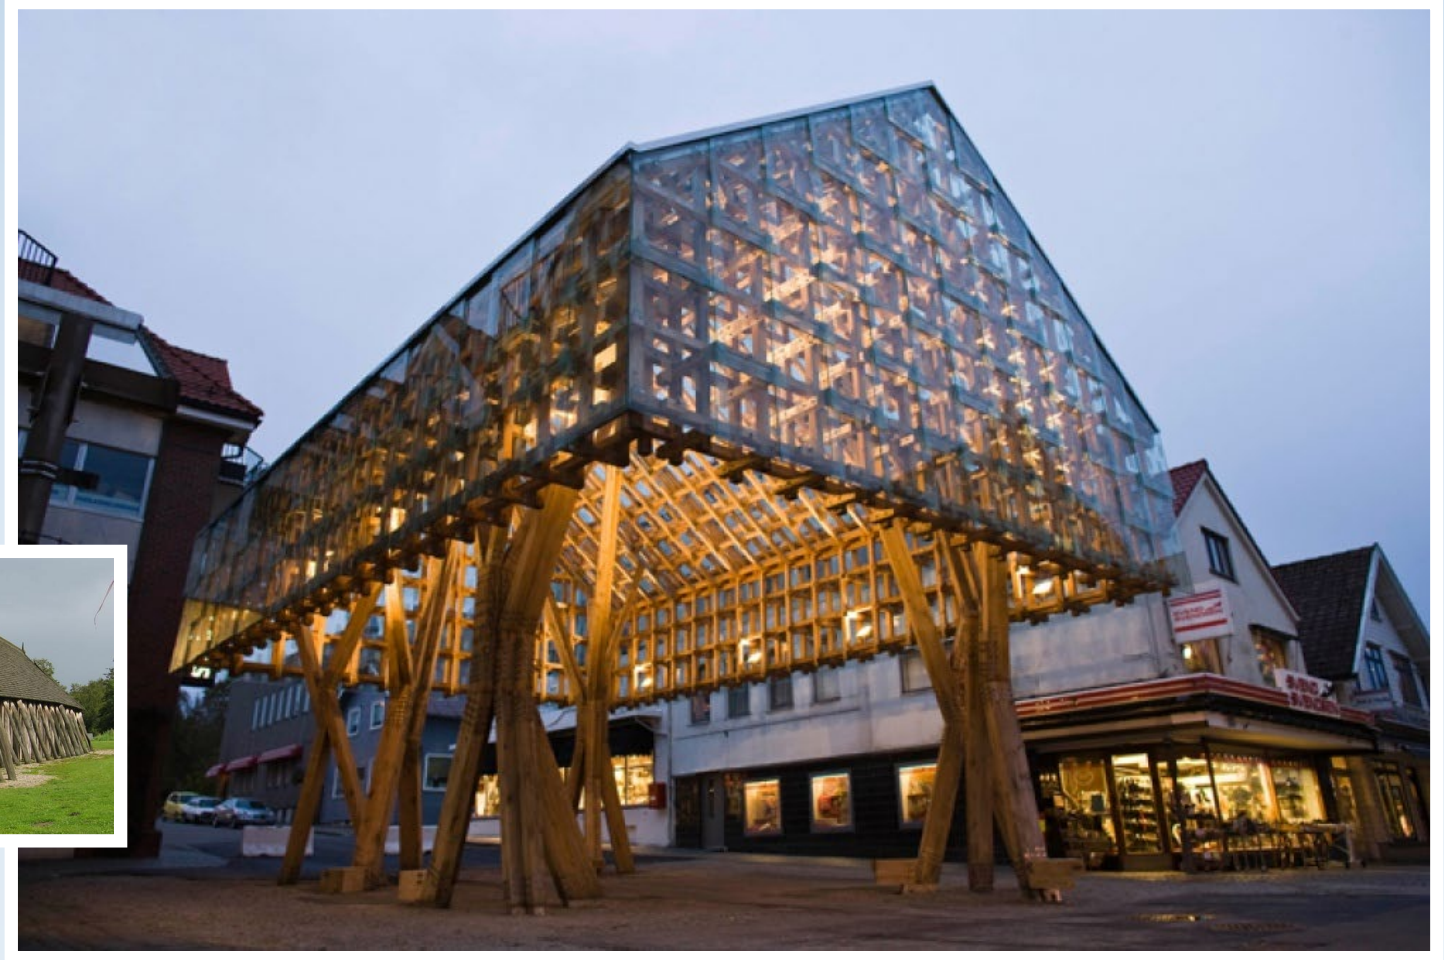

Architecture

of Norway

Architecture of Norway

The presentation examines the evolution and development of Norwegian Architecture from the Pre-historic times to present day. A study of the fundamental environmental and social factors that influenced the Architecture of the country and the continuation of the influences up to present-day Norway. Case studies include fundamental housing, churches and agricultural buildings to community-based structures and exterior gathering spaces.

5 - Modern

Cathedral of Northern Lights
- Alta

5 - Modern

Underwater Restaurant
-Spangereid 2019

6 – Traditions

6 - Traditions

Churches

6 - Traditions